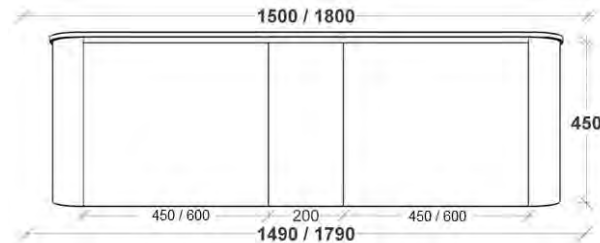

Features & Inclusions

Configuration:

900-1200: Single Drawer

1500-1800: Two Drawers with Middle Door

Mounting: Wall Hung

Finish: Polyurethane, Polytec or Laminex Finish

Opening: Square Edge Fingerpull with Matching Finish Recess

Other: Curved Edges

Specifications

Depth: 500mm

Height: 450mm (excl. benchtop thickness)

NOTE: For structural reasons, curved edges cannot be utilised for plumbing.

Benchtop	900		1200		1500		1800	
					Single	Double	Single	Double
No Top	\$3,092	\$3,602	\$4,228	\$4,343	\$4,678	\$4,811		
	CON9	CON12	CON151	CON152	CON181	CON182		
20mm Caesarstone (M1,M2 Standard and Deluxe Colours)	\$3,436	\$4,002	\$4,698	\$4,825	\$5,198	\$5,345		
	CON9S	CON12S	CON15S1	CON15S2	CON18S1	CON18S2		
20mm Caesarstone Supernatural (M3 Supernatural Colours)	\$3,608	\$4,202	\$4,933	\$5,066	\$5,458	\$5,612		
	CON9SN	CON12SN	CON15SN1	CON15SN2	CON18SN1	CON18SN2		
12-30mm Corian Glacier White	\$3,572	\$4,160	\$4,884	\$5,016	\$5,403	\$5,556		
	CON9CGW	CON12CGW	CON15CGW1	CON15CGW2	CON18CGW1	CON18CGW2		
12-30mm Corian Colours	\$3,969	\$4,622	\$5,426	\$5,573	\$6,004	\$6,173		
	CON9CRC	CON12CRC	CON15CRC1	CON15CRC2	CON18CRC1	CON18CRC2		
Corian Integrated Bowl - Glacier White 12mm, 50mm or 100mm Thickness	\$3,929	\$4,576	\$5,372	\$5,517	\$5,944	\$6,112		
	CON9CIBW	CON12CIBW	CON15CIBW1	CON15CIBW2	CON18CIBW1	CON18CIBW2		
Corian Integrated Bowl - Colour 12mm, 50mm or 100mm Thickness	\$4,365	\$5,085	\$5,969	\$6,130	\$6,604	\$6,791		
	CON9CIBC	CON12CIBC	CON15CIBC1	CON15CIBC2	CON18CIBC1	CON18CIBC2		