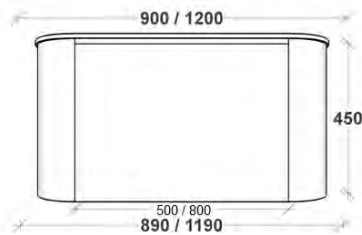

Features & Inclusions

Configuration:

900-1200: Single Drawer

1500-1800: Two Drawers with Middle Door

Mounting: Wall Hung

Finish: Polyurethane, Polytec or Laminex Finish

Opening: Square Edge Fingerpull with Matching Finish Recess

Other: Curved Edges

Specifications

Depth: 500mm

Height: 450mm (excl. benchtop thickness)

NOTE: For structural reasons, curved edges cannot be utilised for plumbing.

Benchtop	900		1200		1500		1800	
					Single	Double	Single	Double
No Top	\$3,092	\$3,602	\$4,228	\$4,343	\$4,678	\$4,811		
	CON9	CON12	CON151	CON152	CON181	CON182		
20mm Caesarstone (M1,M2 Standard and Deluxe Colours)	\$3,436	\$4,002	\$4,698	\$4,825	\$5,198	\$5,345		
	CON9S	CON12S	CON15S1	CON15S2	CON18S1	CON18S2		
20mm Caesarstone Supernatural (M3 Supernatural Colours)	\$3,608	\$4,202	\$4,933	\$5,066	\$5,458	\$5,612		
	CON9SN	CON12SN	CON15SN1	CON15SN2	CON18SN1	CON18SN2		
12-30mm Corian Glacier White	\$3,572	\$4,160	\$4,884	\$5,016	\$5,403	\$5,556		
	CON9CGW	CON12CGW	CON15CGW1	CON15CGW2	CON18CGW1	CON18CGW2		
12-30mm Corian Colours	\$3,969	\$4,622	\$5,426	\$5,573	\$6,004	\$6,173		
	CON9CRC	CON12CRC	CON15CRC1	CON15CRC2	CON18CRC1	CON18CRC2		
Corian Integrated Bowl - Glacier White 12mm, 50mm or 100mm Thickness	\$3,929	\$4,576	\$5,372	\$5,517	\$5,944	\$6,112		
	CON9CIBW	CON12CIBW	CON15CIBW1	CON15CIBW2	CON18CIBW1	CON18CIBW2		
Corian Integrated Bowl - Colour 12mm, 50mm or 100mm Thickness	\$4,365	\$5,085	\$5,969	\$6,130	\$6,604	\$6,791		
	CON9CIBC	CON12CIBC	CON15CIBC1	CON15CIBC2	CON18CIBC1	CON18CIBC2		